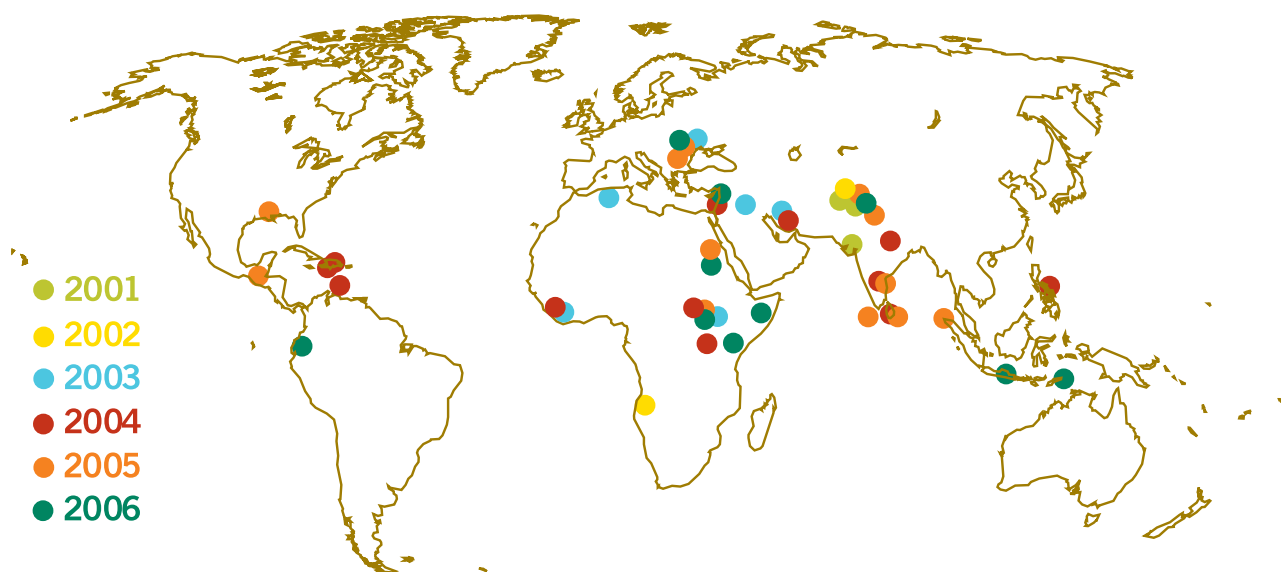

Global distribution 30,000 ShelterBoxes for 450,000 people in 6 years

The essentials Dry shelter, warm bed, clean water, cooking supplies. Contents vary as needed.